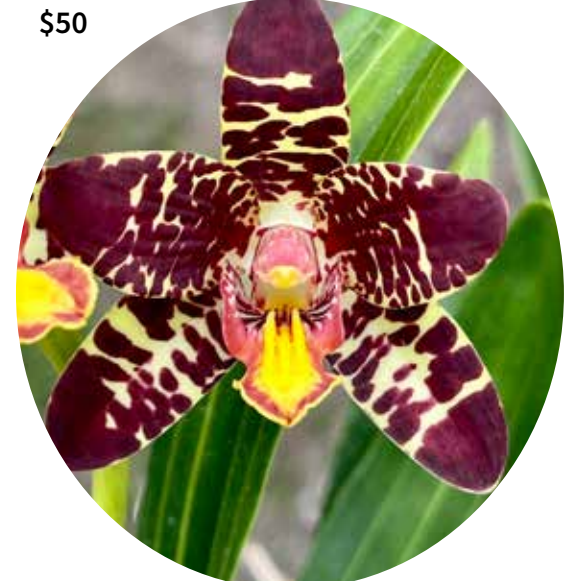

Polystachya perrierii  
FS Seedlings  
**\$25**

Pol dendrobiiflora  
FS  
**\$25**

Polystachya valentina  
FS  
**\$25**

Polystachya rosea  
FS Seedlings  
**\$25**

Polystachya parva  
FS Seedlings  
**\$20**

Pol zambesiaca  
FS  
**\$20**

Pol malillaensis  
FS Seedlings  
**\$20**

Pol coriscensis  
FS Seedlings  
**\$25**

ANSELLIA AFRICANA

Ansellia africana (Joe x Pufadder)  
FS Seedlings  
**\$40**

Ansellia africana (Elro x sib)  
FS Seedling  
**\$30**

Ansellia africana (red selected)  
FS Seedlings  
**\$50**

Ansellia africana (Colette x Autumn Giant)  
FS Seedlings  
**\$35**

Ansellia africana (Elro x Brondal)  
FS Seedlings  
**\$45**

Ansellia africana (Leo x Hosana)  
FS Seedlings  
**\$45**