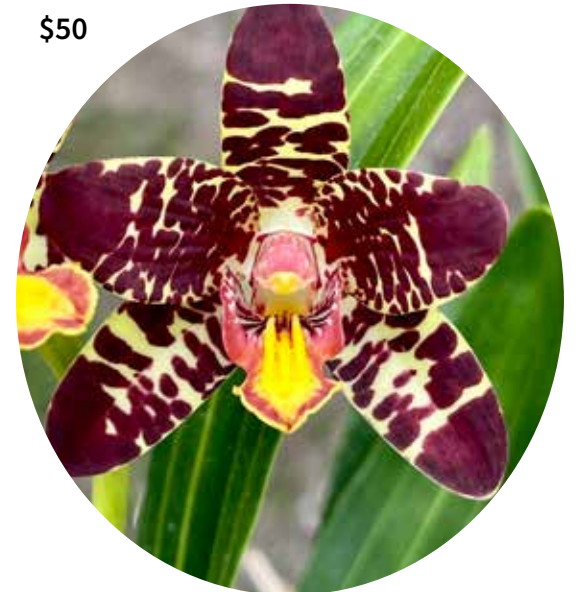

Polystachya valentina
FS
\$28

Polystachya rosea
FS Seedlings
\$28

Polystachya parva
FS Seedlings
\$22

Pol zambesiaca
FS
\$22

Pol galeata
FS
\$28

Pol coriscensis
FS Seedlings
\$28

ANSELLIA AFRICANA

Ansellia africana (Joe x Pufadder)
FS Seedlings
\$45

Ansellia africana (Elro x sib)
FS Seedling
\$35

Ansellia africana (Sopp)
FS Seedlings
\$50

Ansellia africana (Colette x Autumn Giant)
FS Seedlings
\$40

Ansellia africana (Elro x Brondal)
FS Seedlings
\$50

Ansellia africana (Leo x Hosana)
FS Seedlings
\$50

OTHER GENERA

Lycaste crinita
FS
\$25

Eulophia horsfallii
NFS
\$35

Eulophia guineensis
'Dusky' AM/SAOC
FS \$20

Cynorkis purpurea
FS
\$25

Cynorkis fastigiata
FS
\$15