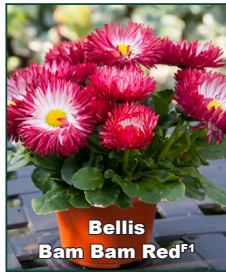

Perennials

2020 New Varieties

Perennials are cost effective and in demand. Add customer appeal and increase profits with these refreshing new varieties.